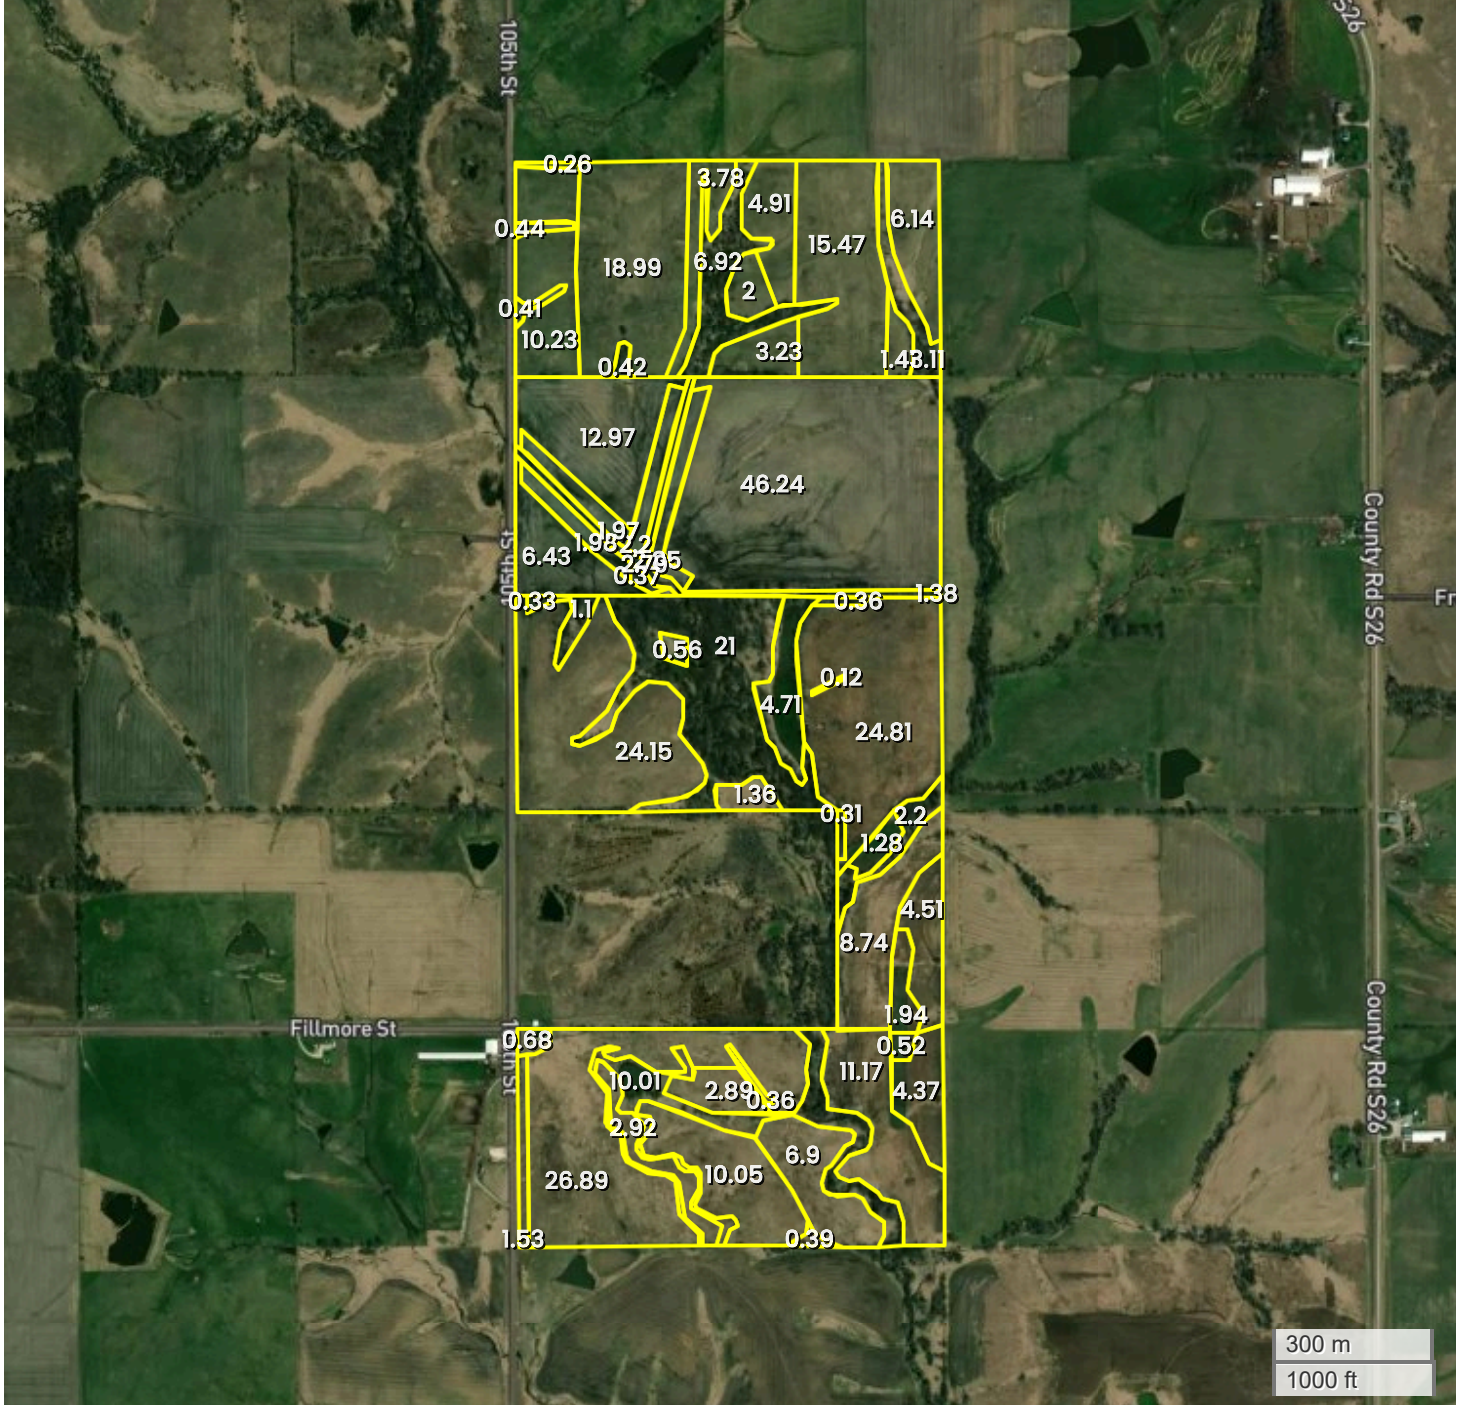

ENTIRE FARM
AERIAL MAP

Center: 40.657656, -93.369927

27-68N-22W

Warren Township

Wayne County, IA

FarmWorth, LLC makes no warranties, express or implied, regarding the accuracy of any information provided through FarmWorth.com. User is solely responsible for independently verifying all information prior to use and waives any claims against FarmWorth, LLC arising from inaccuracies in such information.